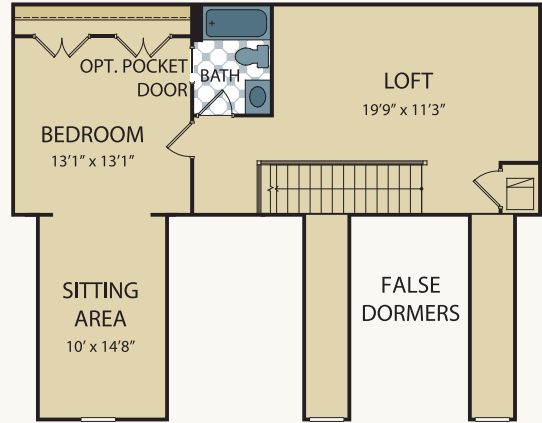

LIFE THE WAY YOU PLANNED!

The Hampstead

web: www.castlefieldhomes.com

phone: 443.291.6017

FIRST FLOOR

* IN LIEU OF STANDARD *
STORAGE CLOSET

OPT. SECOND FLOOR

OPT. UNFINISHED BASEMENT

The Hampstead
 Sq. Ft: Total 2515
 First Floor: 1818
 Optional Second Floor: 697