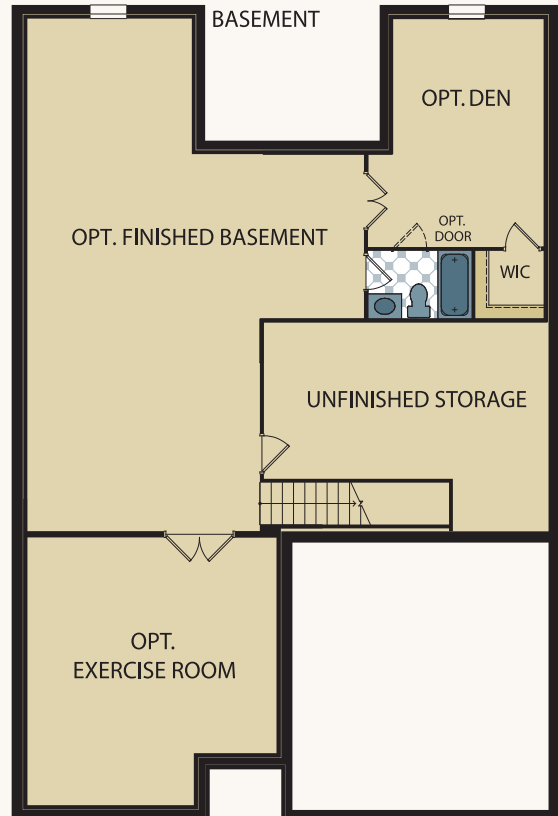

LIFE THE WAY YOU PLANNED!

The Hampstead

web: www.castlefieldhomes.com

phone: 443.291.6017

FIRST FLOOR

* IN LIEU OF STANDARD *
STORAGE CLOSET

OPT. SECOND FLOOR

OPT. UNFINISHED BASEMENT

The Hampstead
 Sq. Ft: Total 2515
 First Floor: 1818
 Optional Second Floor: 697