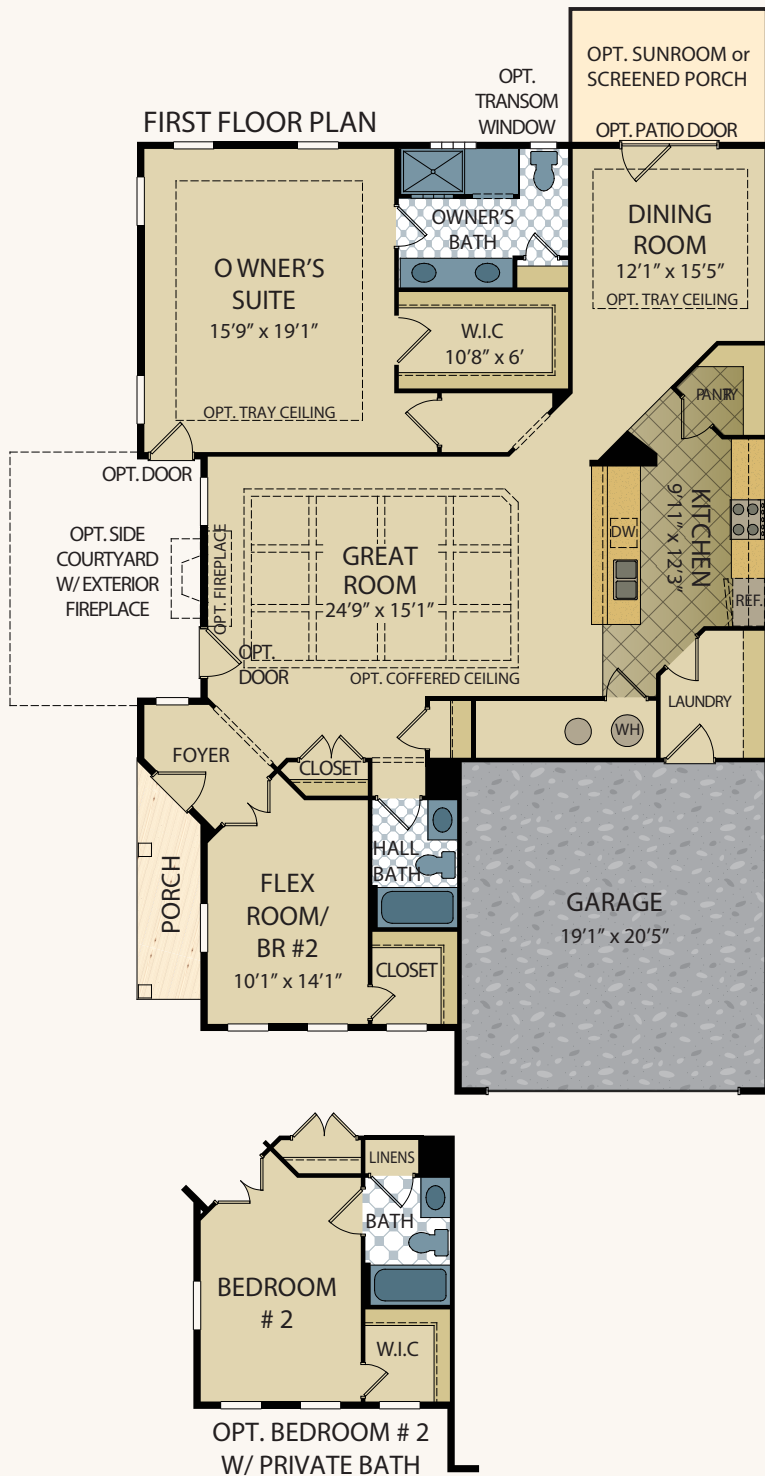

Although all illustrations and specifications are believed correct at the time of publication, the right is reserved to make changes, without notice or obligation. Windows, doors, ceilings, and room sizes may vary depending on the options and elevations selected. Optional items indicated are available at additional cost. This brochure is for illustrative purposes only and not part of a legal contract. It is recommended that the architectural blueprints be reserved for further clarification of features. Not all features are shown. Please ask our Sales and Marketing Representative for complete information.

The Manchester

Sq. Ft: Total 2577

First Floor: 1781

Optional Second Floor: 796