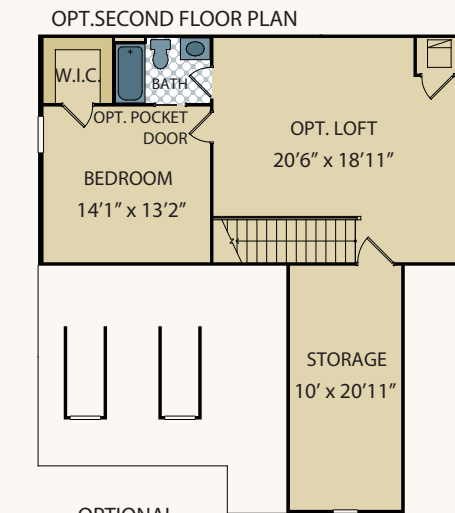

Although all illustrations and specifications are believed correct at the time of publication, the right is reserved to make changes, without notice or obligation. Windows, doors, ceilings, and room sizes may vary depending on the options and elevations selected. Optional items indicated are available at additional cost. This brochure is for illustrative purposes only and not part of a legal contract. It is recommended that the architectural blueprints be reserved for further clarification of features. Not all features are shown. Please ask our Sales and Marketing Representative for complete information.

The Manchester

Sq. Ft: Total 2577

First Floor: 1781

Optional Second Floor: 796