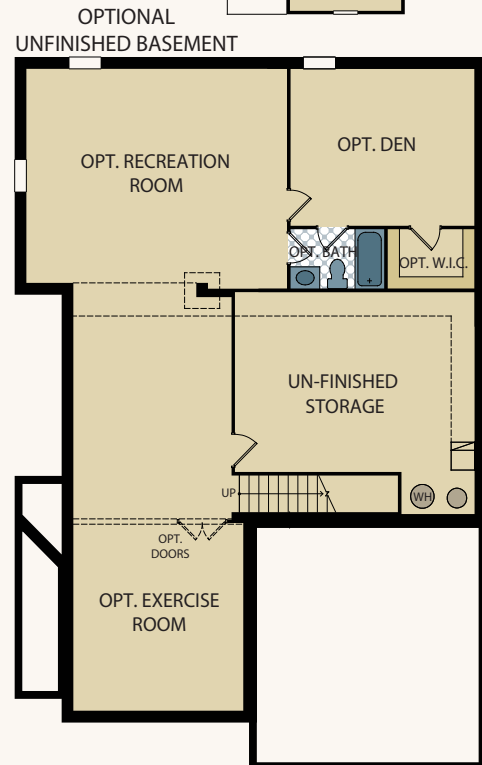

Although all illustrations and specifications are believed correct at the time of publication, the right is reserved to make changes, without notice or obligation. Windows, doors, ceilings, and room sizes may vary depending on the options and elevations selected. Optional items indicated are available at additional cost. This brochure is for illustrative purposes only and not part of a legal contract. It is recommended that the architectural blueprints be reserved for further clarification of features. Not all features are shown. Please ask our Sales and Marketing Representative for complete information.

The Manchester

Sq. Ft: Total 2577

First Floor: 1781

Optional Second Floor: 796